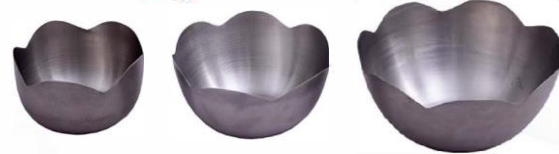

Dry Fruit Box

No.1
Rs. **713**

No.2
Rs. **1114**

No.3
Rs. **1223**

Fruit Bowl

Rs. **1847**

Jasmine Candy Bowls

Small
Rs. **560**

Medium
Rs. **640**

Big
Rs. **721**

12 Pcs Nashta Set (NS-1)

Rs. **2623**

12 Pcs Nashta Set (NS-2)

Rs. **3089**

Salad Serving Tray

Rs. **1471**